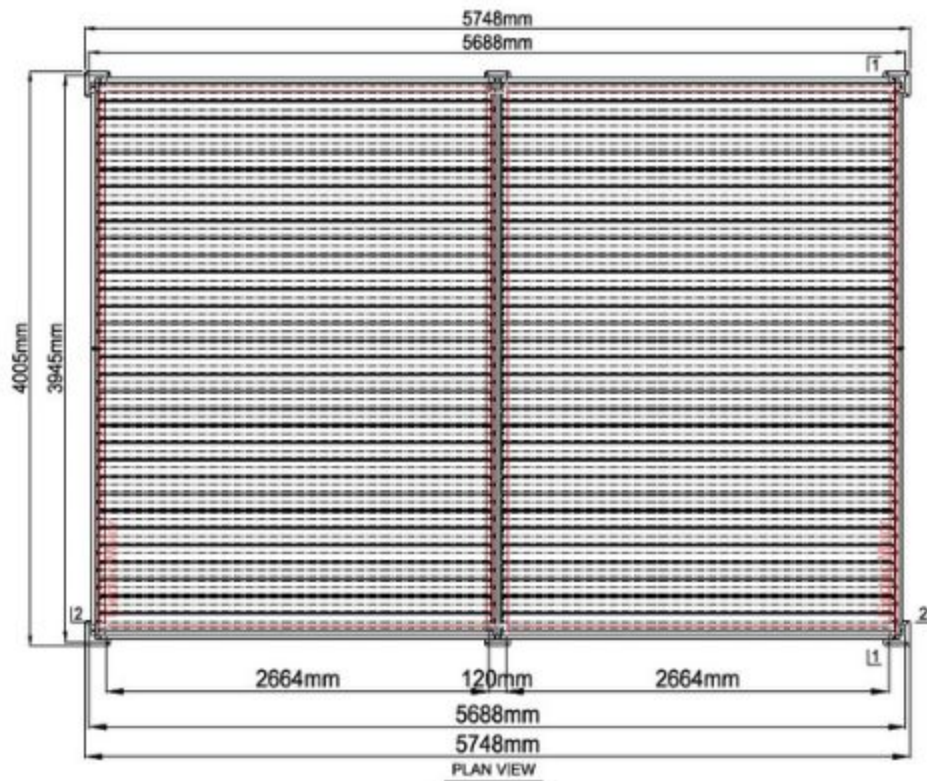

Motorized BIO-MOSA Sized 6m Length x 4m Projection x 2.4m Height

Manual Side screen
Side screen facade view

Manual Side screen
Side screen facade view

Motorized BIO-MOSA Sized 6m Length x 4m Projection x 2.4m Height