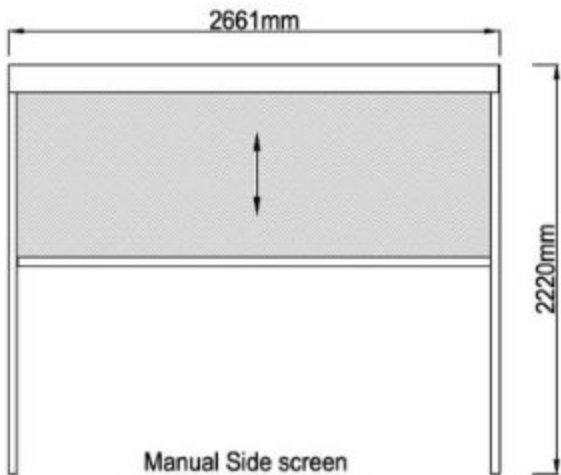

Motorized BIO-MOSA Sized 6m Length x 4m Projection x 2.4m Height

Manual Side screen
Side screen facade view

Manual Side screen
Side screen facade view

Motorized BIO-MOSA Sized 6m Length x 4m Projection x 2.4m Height