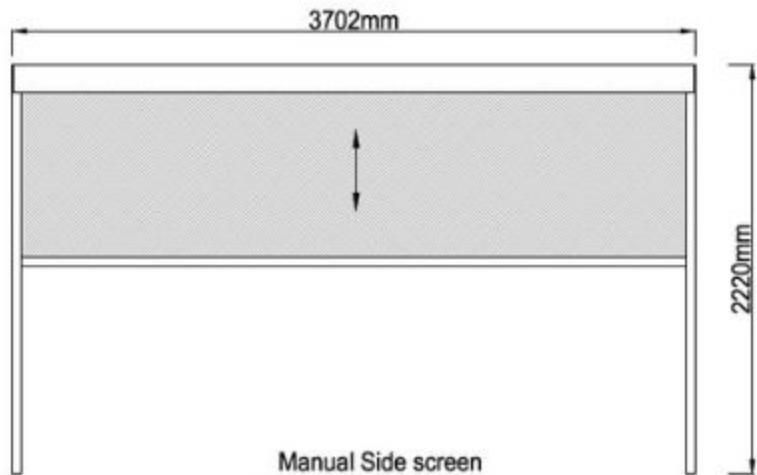

Motorized BIO-MOSA Sized 6m Length x 4m Projection x 2.4m Height

Manual Side screen
Side screen facade view

Manual Side screen
Side screen facade view

Motorized BIO-MOSA Sized 6m Length x 4m Projection x 2.4m Height