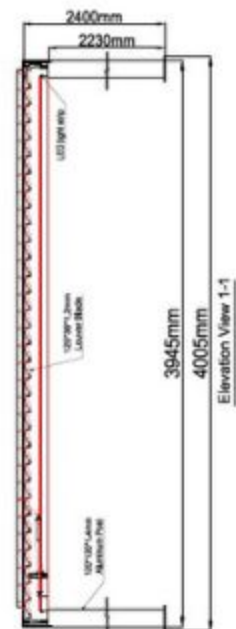

Motorized BIO-MOSA Sized 6m Length x 4m Projection x 2.4m Height

Manual Side screen
Side screen facade view

Manual Side screen
Side screen facade view

Motorized BIO-MOSA Sized 6m Length x 4m Projection x 2.4m Height