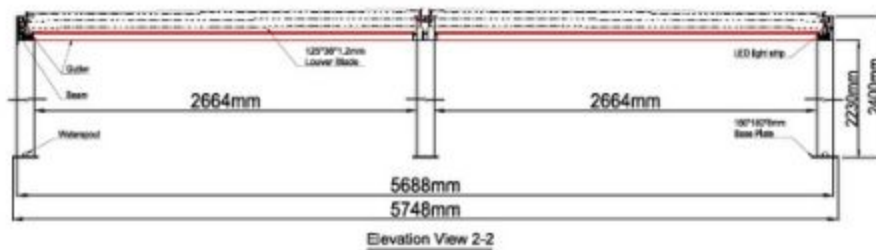

Motorized BIO-MOSA Sized 6m Length x 4m Projection x 2.4m Height

Manual Side screen
Side screen facade view

Manual Side screen
Side screen facade view

Motorized BIO-MOSA Sized 6m Length x 4m Projection x 2.4m Height